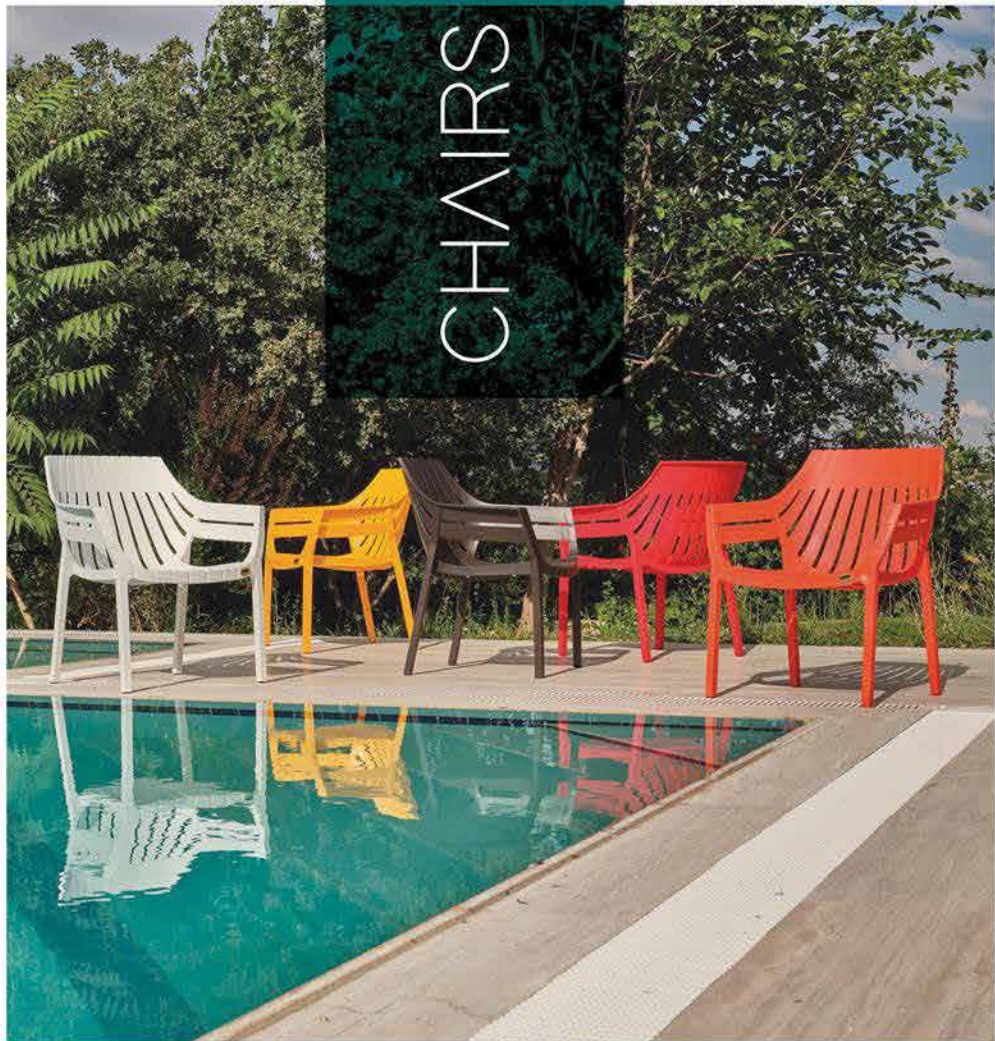

40DHC _____ 2000 Pcs

90TRUCK _____ 2520 Pcs

Product
Dimensions:

COLORS

CHAIRS

Unica

CODE : SPC-H018

Weight _____ 7.500 kg