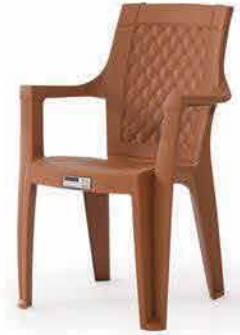

Fer Set

Fer Chair

CODE : SPC-J027

Weight **3,100** kg

Endurance **160** kg

Shipping
Stacks

Per Box **4-6** PCS

Per Stack **37** PCS

ZODC **1300** PCS

60DHC **2600** PCS

90TRUCK **2812** PCS

Product
Dimensions

58

60,9

89

COLORS