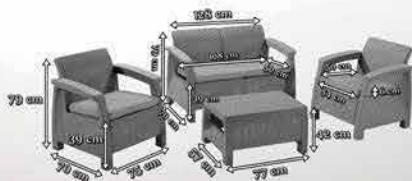

Mayla *Set*

CODE : SPG-N010

COLORS

NEW
COLLECTION