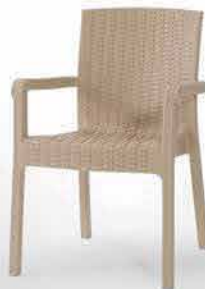

Hector

Hector Chair

CODE : SPC-V001

Weight: 6.000 kg

Endurance: 300 kg

Shipping
Stacks

Per Box: 4-6 pcs

Per Stack: 22 pcs

20DC: 572 pcs

40DHC: 1144 pcs

90TRUCK: 1320 pcs

Product
Dimensions

58

61.5

86.5

COLORS

WHITE

GREY

BROWN

CAPPUCCINO