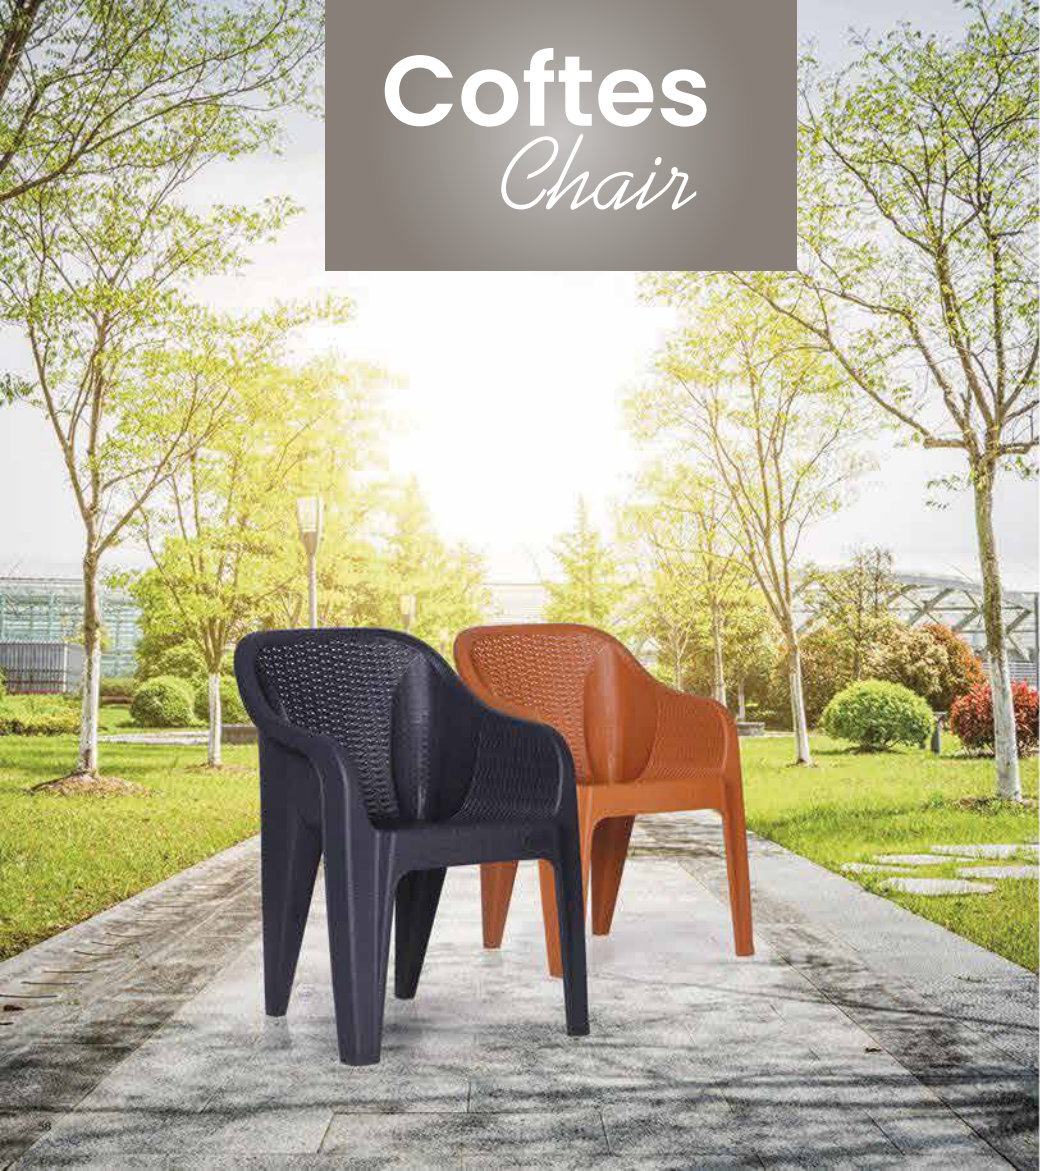

WHITE

GREY

BROWN

TEAK

CAPPUCCINO

Coftes *Chair*

COLORS

Coftes