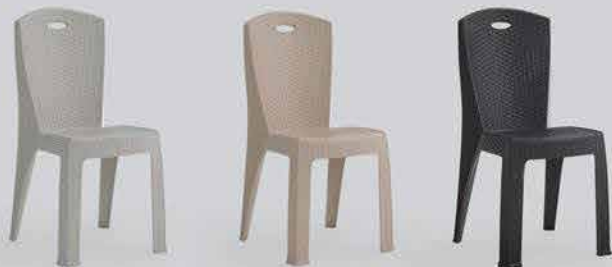

Shipping Stacks

Product Dimensions

Width _____ 38 cm
Height _____ 88 cm
Depth _____ 36 cm