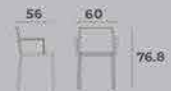

90TRUCK : 3960 pcs

Product
Dimensions:

Florida Chair

Florida Chair

COLORS

CODE : SPC-F028

Weight _____ 3.100 kg

Endurance _____ 170 kg